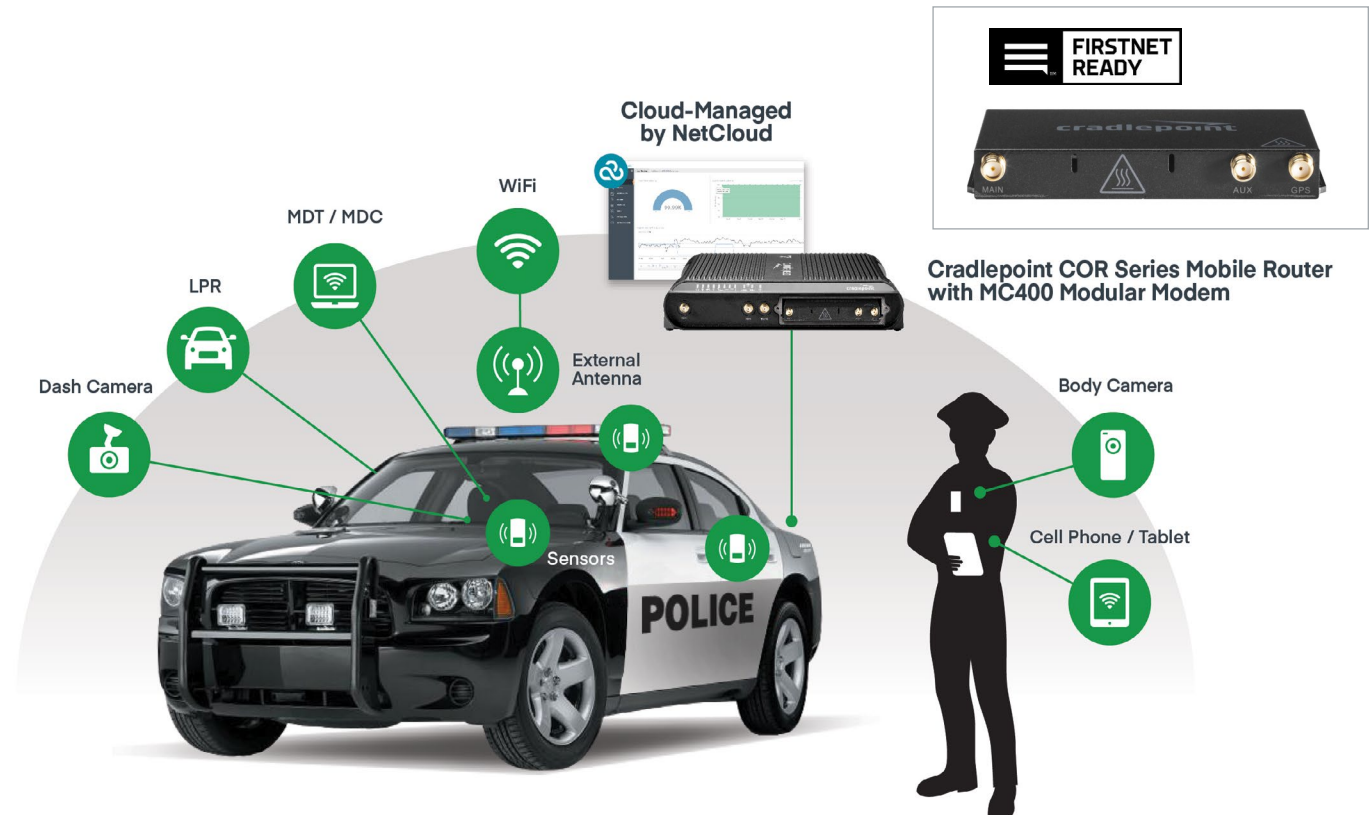

# Mobile Solutions for First Responders

## Ensure Mission-Critical In-Vehicle Connectivity

Cradlepoint is proud to connect and serve first responders so they can protect and serve their communities. Cradlepoint's solutions keep your fleet's in-vehicle applications connected — no matter where the day may take you.

Ruggedized & tactical routing platform	✓
Reliable cellular connectivity	✓
600 Mbps embedded modem with support for multiple carriers	✓
MC400 Modular Modem for Use on FirstNet	✓
Dual-modem, dual-carrier option	✓
Active GPS — integrates with CAD / AVL software	✓
Ignition sensing	✓
Dual-band, dual-concurrent WiFi (2.4 / 5.0 GHz)	✓
Supports over 100 WiFi clients (MDT / MDC, dash cams, LPR, EKG, medicine cabinet, etc.)	✓
WiFi-as-WAN (video offload)	✓
Software-defined, remote cloud management service (Cradlepoint NetCloud Service)	✓

### NetCloud Essentials

- **Cloud Management:** Centrally manage your entire fleet network
- **Orchestration:** Click to build a VPN over wireless broadband
- **Edge Router:** Full-featured router with integrated LTE & WiFi
- **SD-WAN:** Ensure application performance & availability while controlling LTE utilization
- **Unified Edge Security:** Firewall, and intrusion & web security for Direct Internet Access (DIA)